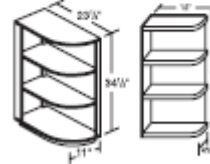

End Shelves

WOS0630
BOS12